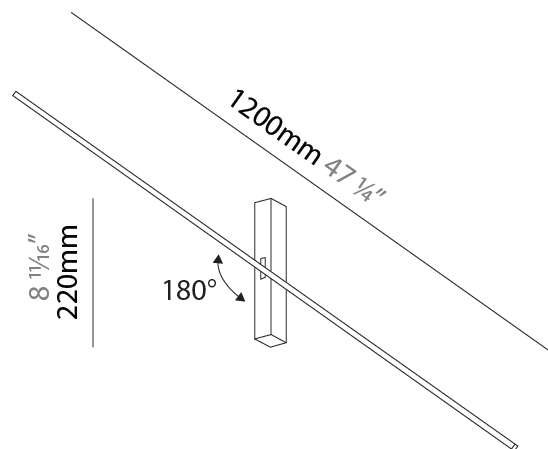

JUST BLACK LINE SURFACE

A33302-

base number   Color   LED
Temperature Dimming

1. To build a product code in our configurator select the specify button on the base model # product page
2. To build a manual product code on this datasheet choose from the options listed below in blue font and add the suffix to the base model #

GENERAL

Series: Just Black Line
Partner: Prolicht
Division: Architectural
Installation: Surface
Product Type: Wall Surface
Mounting Location: Wall
Light Distribution: Indirect

PHYSICAL

Shape: Rectangle
Length (mm): 1200
Length (in): 47 1/4
Width (mm): 30
Width (in): 1 1/16
Height (mm): 220
Height (in): 8 2/3
Fixture Finish: BLK
Fixture Material: Aluminum

ELECTRICAL

Lamp Type: LED (Zhaga Standard)
Input Wattage (W): 14
Total Output Wattage (W): 12.7
Dimming: Tri-Mode (Non-Dimming and Phase Dimming (120Vac only) and 0-10V Dimming)
Driver Included: Yes
Driver Location: Integrated
Driver Type: Constant Current - Universal
Driver Class: Class 2
Input Voltage (V): 120 - 277
Constant Current (mA): 550
Upon Request: Remote : DALI Dimming

LED

Color Temperature (°K): 2700 / 3000
Max. Delivered Lumen (lm): 628 / 736
Nominal Lumen (lm): 628 / 736
CRI: >80 CRI
Lamp Life (hrs): 50000

OPTICAL

Beam Angle: 178
Adjustability: Fixed

RATINGS AND CERTIFICATIONS

Certified By: CSA Certified to UL and CSA Standards
IP rating: IP20

PROJECT	_____
TYPE	_____
SPECIFIER	_____
QUANTITY	_____
DATE	_____