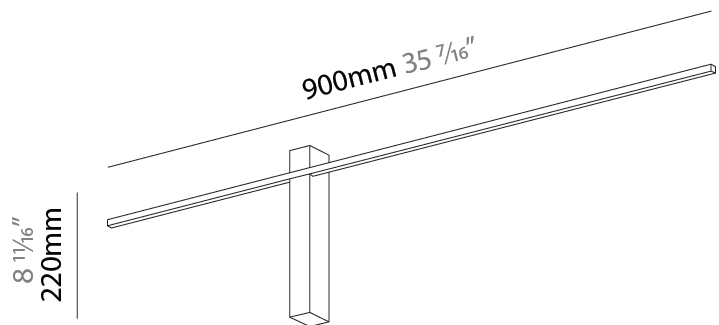

JUST BLACK LINE SURFACE

A33300-

base number LED
Dimming

1. To build a product code in our configurator select the specify button on the base model # product page
2. To build a manual product code on this datasheet choose from the options listed below in blue font and add the suffix to the base model #

GENERAL

Series: Just Black Line
Brand: Prolicht
Division: Architectural
Mounting Type: Surface
Mounting Location: Wall
Subcategory: Wall Effect

PHYSICAL

Shape: Rectangle
Length (mm): 900
Length (in): 35 ⁷/₁₆
Width (mm): 30
Width (in): 1 ³/₁₆
Height (mm): 40
Height (in): 1 ⁹/₁₆
Light Distribution: Indirect
Fixture Finish: BLK
Fixture Material: Aluminum

ELECTRICAL

Lamp Type: LED (Zhaga Standard)
Input Wattage (W): 11
Total Output Wattage (W): 10
[Dimming: Non-Dimmable](#)
Driver Included: Yes
Driver Location: Integrated
Driver Type: Constant Current - Universal
Driver Class: Class 2
Input Voltage (V): 120 - 277
Constant Current (mA): 400
Upon Request: Tri-Mode Dimming

LED

Color Temperature (°K): 3000
Max. Delivered Lumen (lm): 535
Nominal Lumen (lm): 535
CRI: >80 CRI
Lamp Life (hrs): 50000

OPTICAL

Beam Angle: 178
Adjustability: Fixed

RATINGS AND CERTIFICATIONS

Certified By: CSA Certified to UL and CSA Standards
IP rating: IP20